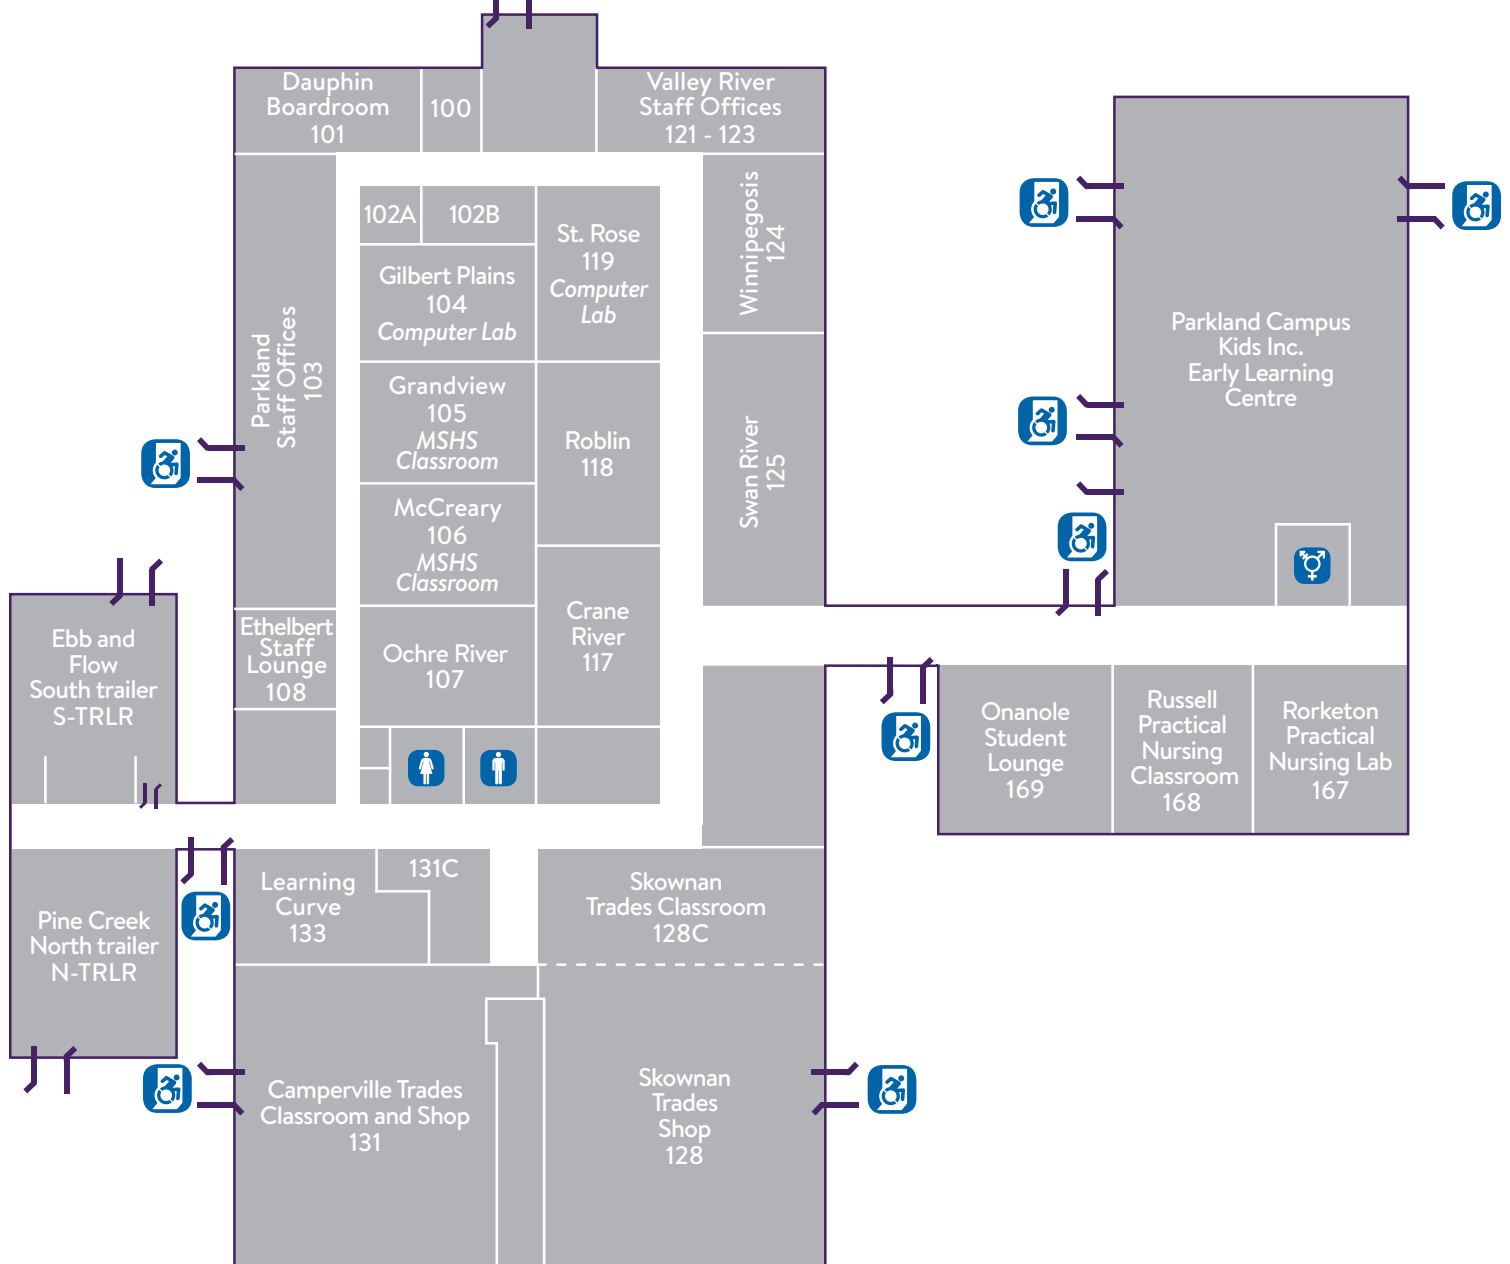

STUDENT SERVICES

-  Admissions
-  Security
-  Early Learning Centre
-  Learning Curve

OFFICES

-  Director's office
-  Information Technology Services
-  Student success advisor/
Learning strategist

BUILDING AMENITIES

-  Automated external defibrillator (AED)
-  Designated smoking area
-  Emergency exit
-  Eye wash station
-  First aid
-  Gender-inclusive washroom
-  Lockers
-  Men's washroom
-  Muster point
-  Parking
-  Women's washroom

Front entrance

-  Accessible emergency exit
-  Accessible parking

-  Accessible gender-inclusive washroom
-  Accessible men's washroom
-  Accessible women's washroom

For accessibility questions or to request an alternate English format, please contact accessibility@assiniboine.net or 204.725.8700 (ext. 6052).